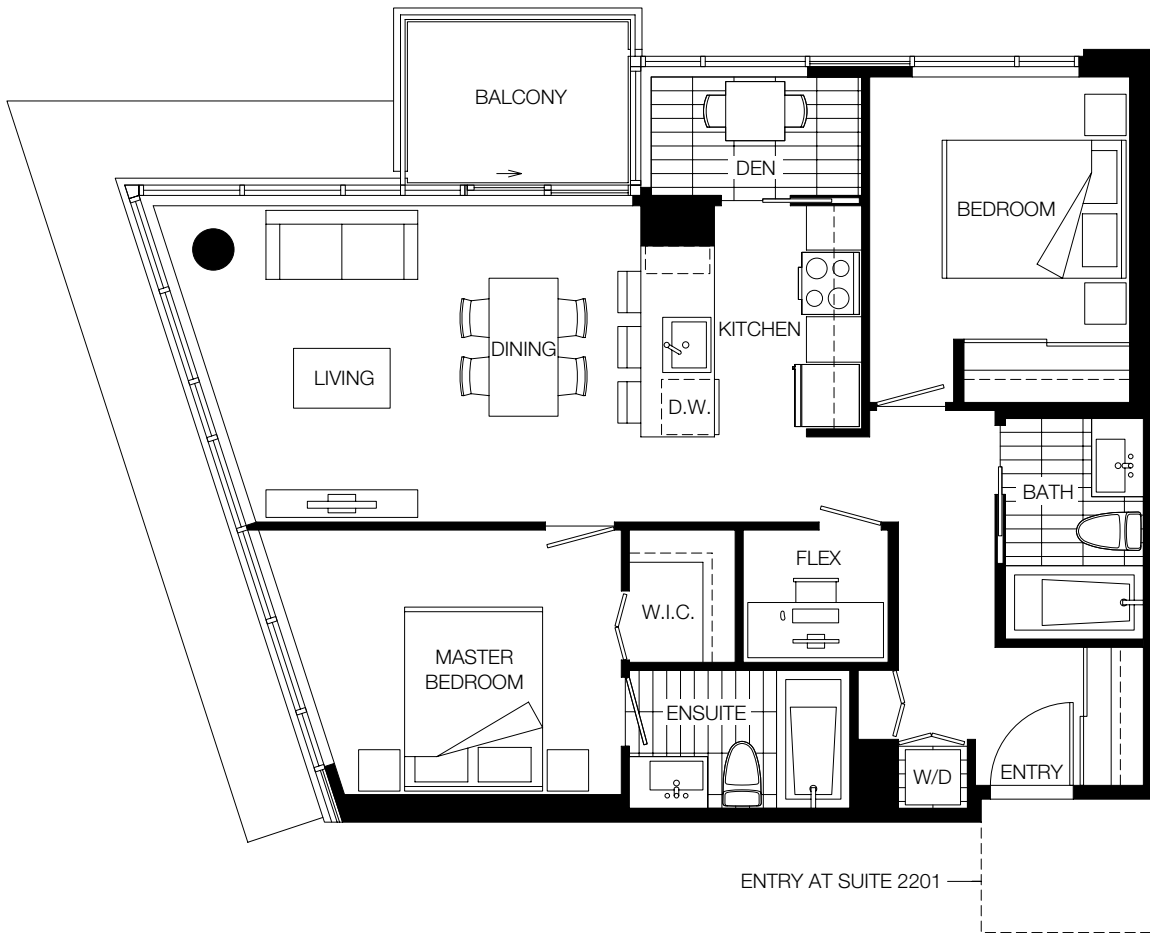

2300

KINGSWAY

THE TIME + PLACE

BUILDING 1

PLAN H

2BED + DEN + FLEX • 843-873SF

LEVELS 3 TO 21
ALSO AVAILABLE ON LEVEL 2, 22, 23, PH

Dimensions, sizes, specifications, layouts and materials are approximate only and subject to change without notice. Floorplates and unit numbers will vary between floors. Please see a sales representative for more details. 04.23.2010. E.&O.E.