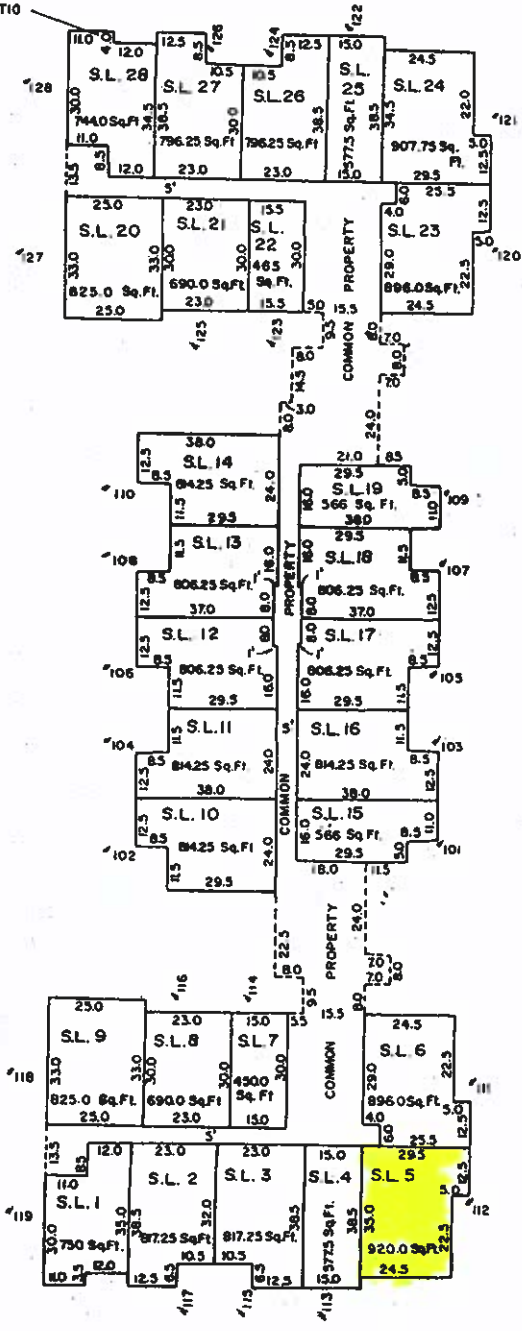

NW 57
Ref. 719078E

APARTMENT A

FIRST FLOOR

Scale: 1" = 30"

CONCRETE PATIO
(TYPICAL)

C. H. W.
JULY 28, 1971